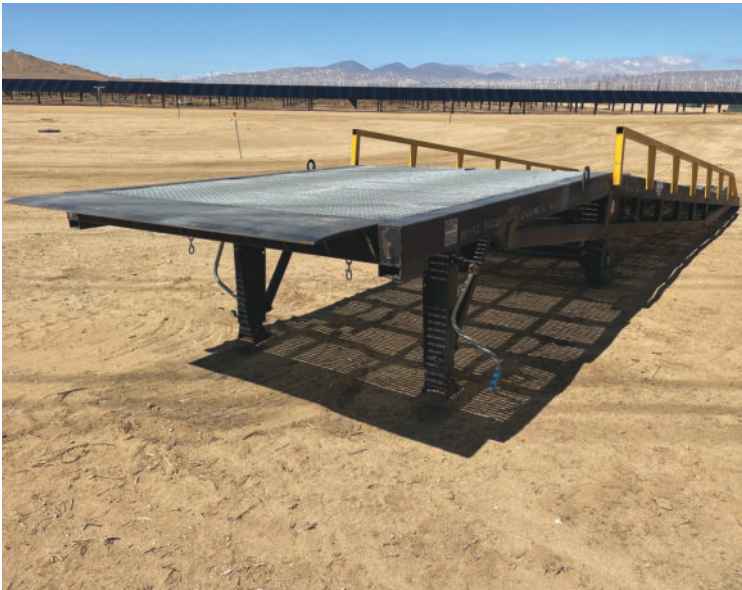

THE LTC EDGE

Why Our Customers Prefer LTC Rental Sales

LATE MODEL

Reduced downtime, fewer headaches, and improved efficiency.

FLEXIBLE TERMS

Custom tailored to the project from one month to one year or longer.

WORLD CLASS SERVICE

One call nationwide for consistent delivery and support.

SIMPLE PRICING

Flat monthly rates with no hidden fees like mileage or environment charges.

REQUEST A RENTAL QUOTE TODAY

Call or complete the form online and one of our experts will get in touch with the best truck for your needs.

(903) 753-1933

ltcrentalsales.com

NATIONWIDE RENTALS FROM OUR EXTENSIVE FLEET
3132 Highway 31 North (Exit #589 off of I-20)
Longview, Texas 75603

Phone: (903) 753-1933
Fax: (903) 753-6266